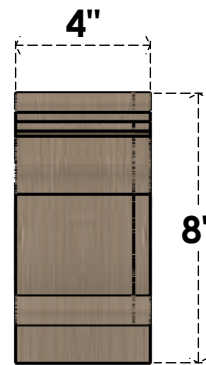

ITEM NUMBER: CORU04X12X08MAYRCPR

4"W X 12"D X 8"H SERIES 3 CLASSIC MAYFLOWER ROUGH CEDAR
TIMBERTHANE FAUX WOOD CORBEL, PRIMED

SIDE PROFILE

FRONT PROFILE

ISOMETRIC

EKENA MILLWORK
2300 WEST MAIN ST.
CLARKSVILLE, TX 75426
TOLL FREE: 866-607-0453
WWW.EKENAMILLWORK.COM

NOTES

1. INSTALLATION TO BE COMPLETED IN ACCORDANCE WITH MANUFACTURER'S SPECIFICATIONS.
2. DRAWING MAY NOT BE TO SCALE
3. THIS DRAWING IS INTENDED FOR DESIGN AND PLANNING PURPOSES ONLY.
4. ALL INFORMATION CONTAINED HEREIN WAS CURRENT AT THE TIME OF DEVELOPMENT BUT MUST BE REVIEWED AND APPROVED BY THE PRODUCT MANUFACTURER TO BE CONSIDERED ACCURATE.
5. TIMBERTHANE ARCHITECTURAL PRODUCTS ARE MADE FROM HIGH DENSITY URETHANE AND COME FACTORY PRIMED