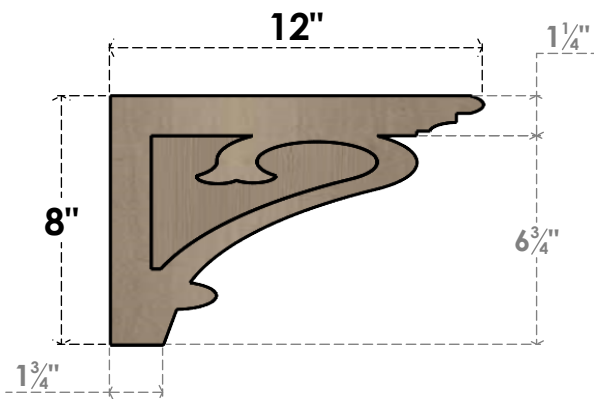

ITEM NUMBER: CORU04X12X08MAYRCPR

4"W X 12"D X 8"H SERIES 3 CLASSIC MAYFLOWER ROUGH CEDAR
TIMBERTHANE FAUX WOOD CORBEL, PRIMED

SIDE PROFILE

FRONT PROFILE

ISOMETRIC

EKENA MILLWORK
2300 WEST MAIN ST.
CLARKSVILLE, TX 75426
TOLL FREE: 866-607-0453
WWW.EKENAMILLWORK.COM

NOTES

1. INSTALLATION TO BE COMPLETED IN ACCORDANCE WITH MANUFACTURER'S SPECIFICATIONS.
2. DRAWING MAY NOT BE TO SCALE
3. THIS DRAWING IS INTENDED FOR DESIGN AND PLANNING PURPOSES ONLY.
4. ALL INFORMATION CONTAINED HEREIN WAS CURRENT AT THE TIME OF DEVELOPMENT BUT MUST BE REVIEWED AND APPROVED BY THE PRODUCT MANUFACTURER TO BE CONSIDERED ACCURATE.
5. TIMBERTHANE ARCHITECTURAL PRODUCTS ARE MADE FROM HIGH DENSITY URETHANE AND COME FACTORY PRIMED