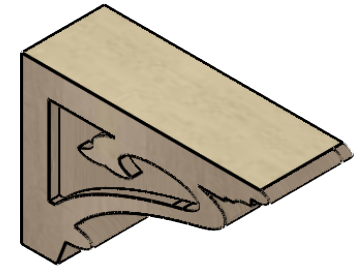

ITEM NUMBER: CORU04X12X08MAYRCPR

4"W X 12"D X 8"H SERIES 3 CLASSIC MAYFLOWER ROUGH CEDAR
TIMBERTHANE FAUX WOOD CORBEL, PRIMED

SIDE PROFILE

FRONT PROFILE

ISOMETRIC

EKENA MILLWORK
2300 WEST MAIN ST.
CLARKSVILLE, TX 75426
TOLL FREE: 866-607-0453
WWW.EKENAMILLWORK.COM

NOTES

1. INSTALLATION TO BE COMPLETED IN ACCORDANCE WITH MANUFACTURER'S SPECIFICATIONS.
2. DRAWING MAY NOT BE TO SCALE
3. THIS DRAWING IS INTENDED FOR DESIGN AND PLANNING PURPOSES ONLY.
4. ALL INFORMATION CONTAINED HEREIN WAS CURRENT AT THE TIME OF DEVELOPMENT BUT MUST BE REVIEWED AND APPROVED BY THE PRODUCT MANUFACTURER TO BE CONSIDERED ACCURATE.
5. TIMBERTHANE ARCHITECTURAL PRODUCTS ARE MADE FROM HIGH DENSITY URETHANE AND COME FACTORY PRIMED